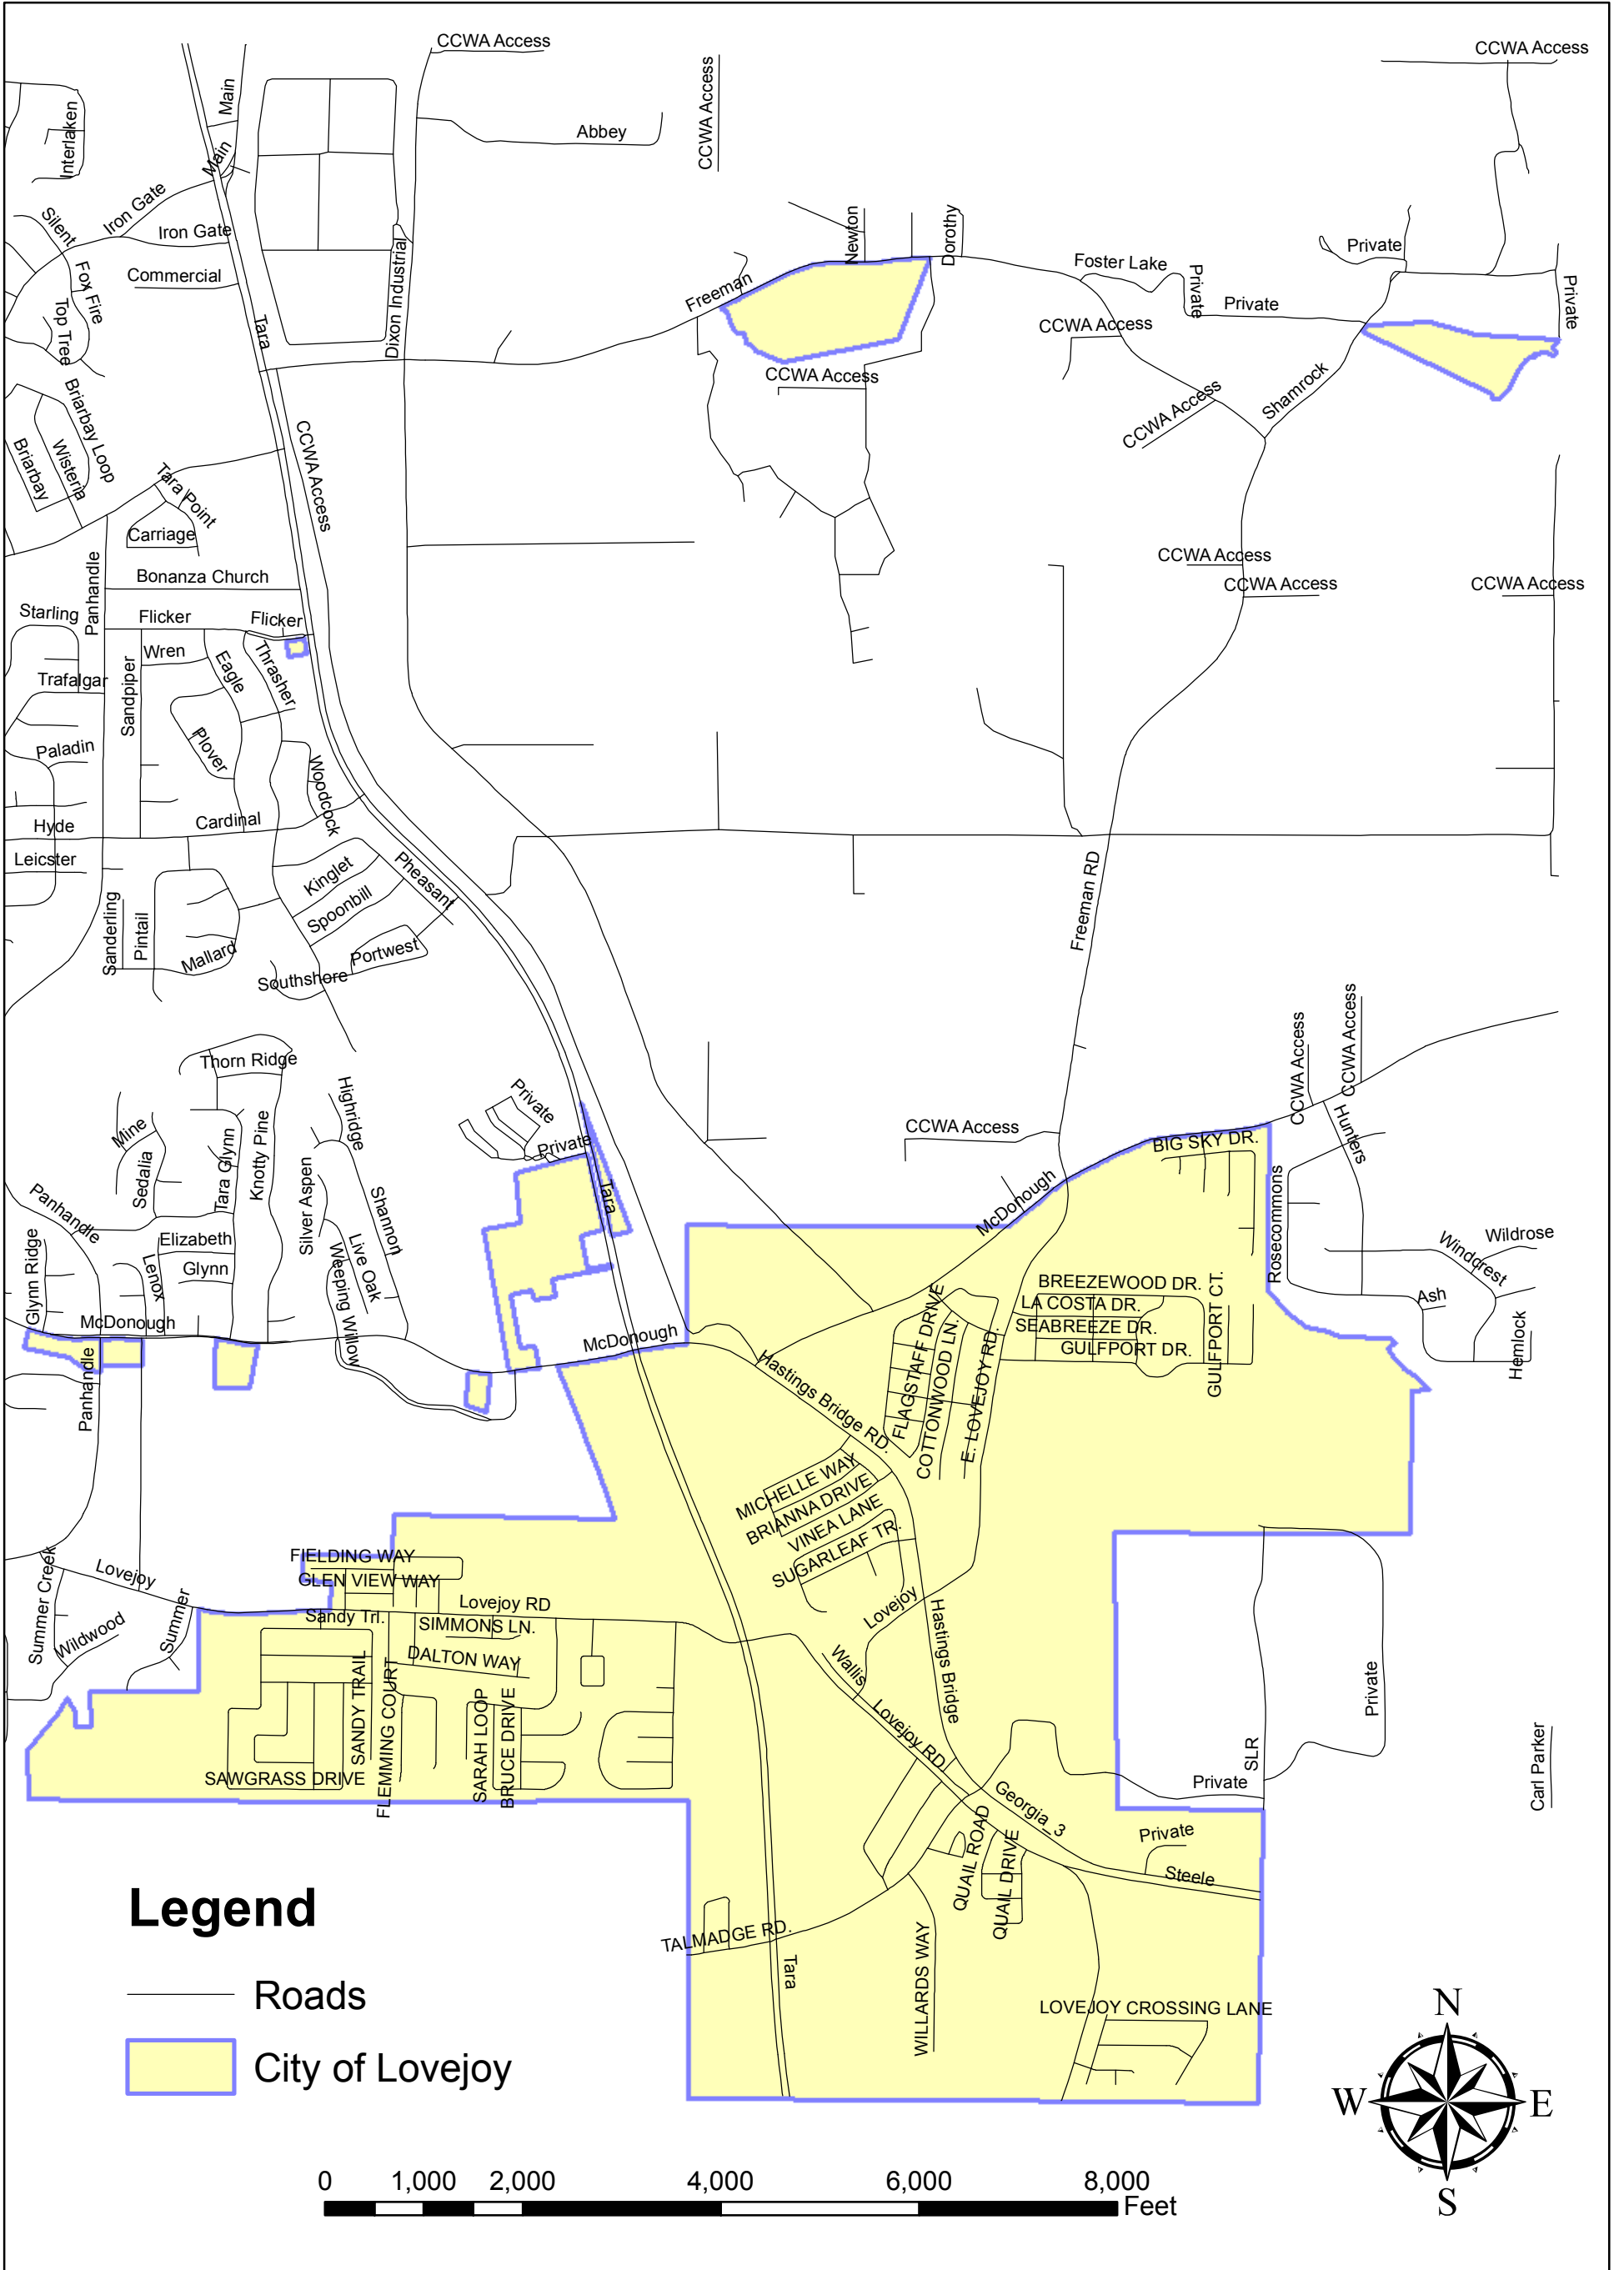

CITY OF LOVEJOY

CITY LIMITS MAP

CITY OF LOVEJOY
2601 STEELE ROAD
LOVEJOY, GA 30250

Whitley Engineering, Inc.
 38 East Main Street North
 Hampton, GA 30228
 TEL: (770)946-0256
 FAX: (770)946-0255